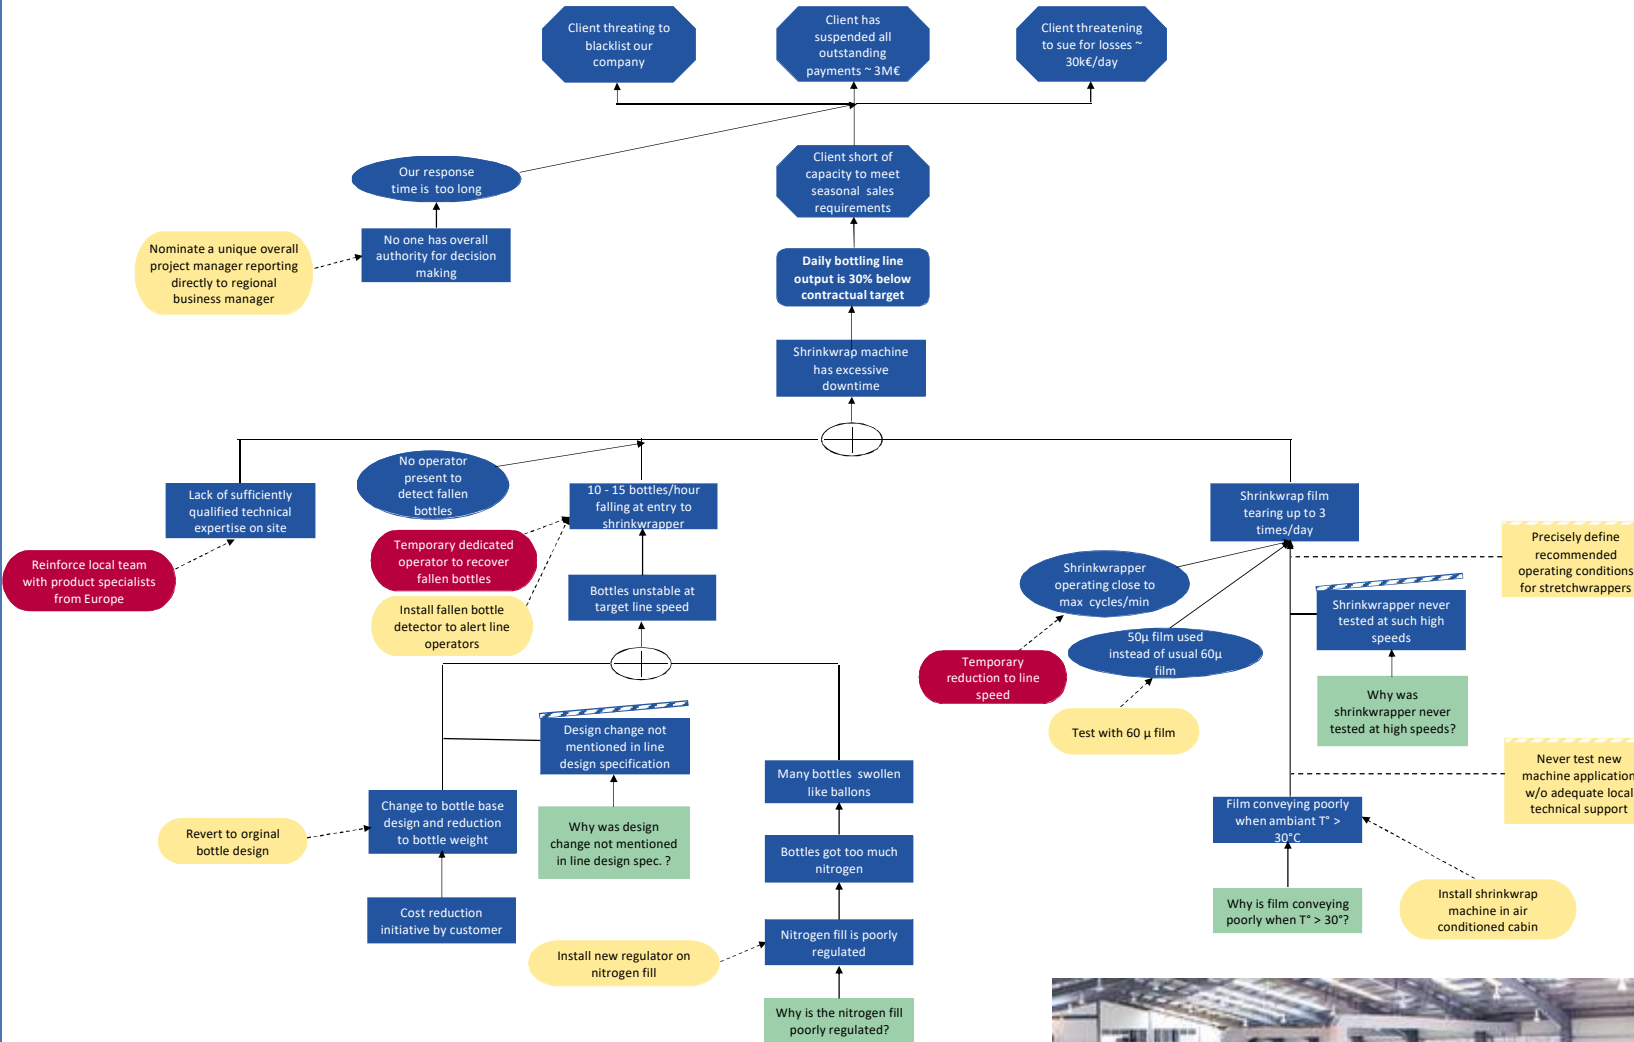

CoThink
the motivactors

Context

High profile installation of innovative, high speed PET bottling line for major corporate customer operating on another continent with an 8 hour time difference ..

Location

Author

Donna O'Leary

Date of last update

9th June 2016

Status

CoThink Event Map: High speed bottling line output 30% below contractual target

Legende